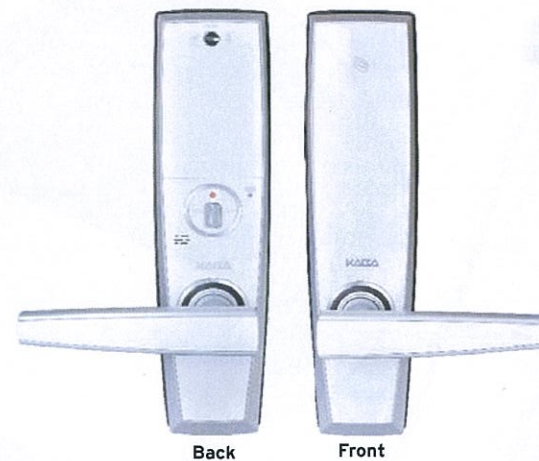

www.kaba.com.sg

Kaba E-Flash Electronic Door Lock EF-680

Features

- Digital touch pad
- Proximity card or password identification
- Standard or double security access selection mode
- Enhanced security with scramble code
- Voice guided instructions and volume control
- Secure and power saving european lockcase
- Automatic locking
- Free access or privacy mode selection
- Anti-panic system on exit
- Anti break-in and damage alarm
- Wrong try lock out delay
- Emergency key override
- External 9V battery terminal for emergency use
- Left / Right handle installation
- Remote Control (Optional)

Proximity card access

Pincode access

Secure and power saving european lockcase

Specifications

Access	Proximity Card	Up to 100 proximity card registration
	Pin Pass Code	4 digit - 12 digit combination
Dimension (Including Handle)	External Body	78.0D x 151W x 282H (mm)
	Internal Body	79.5D x 151W x 282H (mm)
Door Thickness	32mm x 65mm	
Lockset Backset	55mm	
Color	White-Silver / Black-Silver	
Operating Temperature	15 ~ 55 degrees	
Power Supply	4 x 1.5V AA Alkaline Batteries	
Battery Life	Approx 1 Year, 10 openings a day	